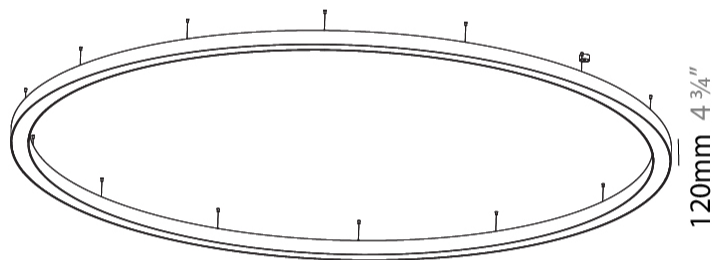

GENERAL

Series: Glorious
Subseries: Glorious 150
Partner: Prolicht
Division: Architectural
Installation: Suspension
Product Type: Pendant
Mounting Location: Ceiling
Light Distribution: Direct

PHYSICAL

Shape: Round
Diameter (mm): 5400
Diameter (in): 212 ⁵/₈
Depth (mm): 120
Depth (in): 4 ³/₄
Max. Overall Height (mm): 2120
Max. Overall Height (in): 83 ⁷/₁₆
Weight (kg): 69.5
Weight (lbs): 152.9
Diffuser: PMMA - Opal
Fixture Finish: [SSR / BKV / CWI / CRY / HAB / UFT / ITA / RUA / FTG / MYG / LOD / PUS / FRO / FUP / KIA / POP / BLS / SPG / MEY / GOH / CHC / COM / ABZ / JAG / OBR / MOS / ROR](#)
Fixture Material: PMMA / Aluminum

ELECTRICAL

Lamp Type: LED (Zhaga Standard)
Input Wattage (W): 274.1
Total Output Wattage (W): 224 / 179.2 (3500K)
Dimming: [0-10V Dimming / Phase Dimming (120Vac Only)](#)
Driver Included: Yes
Driver Location: Integrated
Driver Type: Constant Current
Driver Class: Class 2
Input Voltage (V): 120 - 277
Constant Current (MA): 350 / 1400 (3500K)

LED

Color Temperature (°K): [2700 / 3000 / 3500 / 4000](#)
Max. Delivered Lumen (lm): Max 26807
Nominal Lumen (lm): Max 37614
CRI: >90 CRI
Efficiency (%): 65
Lamp Life (hrs): 50000

OPTICAL

RATINGS AND CERTIFICATIONS

Certified By: Certified for North American Standards
IP rating: IP20