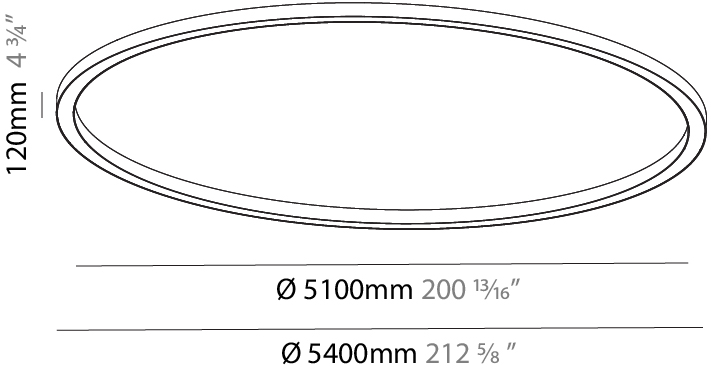

1. To build a product code in our configurator select the specify button on the base model # product page
2. To build a manual product code on this datasheet choose from the options listed below in blue font and add the suffix to the base model #

GENERAL

Series: Glorious
Subseries: Glorious 150
Partner: Prolicht
Division: Architectural
Installation: Surface
Product Type: Ceiling Surface
Mounting Location: Ceiling
Light Distribution: Direct

PHYSICAL

Shape: Round
Diameter (mm): 5400
Diameter (in): 212 5/8
Height (mm): 120
Height (in): 4 3/4
Weight (kg): 68
Weight (lbs): 149.6
Diffuser: PMMA - Opal
Fixture Finish: SSR / BKV / CWI / CRY / HAB / UFT / ITA / RUA / FTG / MYG / LOD / PUS / FRO / FUP / KIA / POP / BLS / SPG / MEY / GOH / CHC / COM / ABZ / JAG / OBR / MOS / ROR
Fixture Material: PMMA / Aluminum

ELECTRICAL

Lamp Type: LED (Zhaga Standard)
Input Wattage (W): 274.1
Total Output Wattage (W): 224 / 179.2 (3500K)
Dimming: 0-10V Dimming / Phase Dimming (120Vac Only)
Driver Included: Yes
Driver Location: Integrated
Driver Type: Constant Current - 120 / 277Vac
Driver Class: Class 2
Input Voltage (V): 120 - 277
Constant Current (MA): 350 / 800 (3500K)

LED

Color Temperature (°K): 2700 / 3000 / 3500 / 4000
Max. Delivered Lumen (lm): Max 26807
Nominal Lumen (lm): Max 37614
CRI: >90 CRI
Efficiency (%): 65
Lamp Life (hrs): 50000

OPTICAL

RATINGS AND CERTIFICATIONS

Certified By: Certified for North American Standards
IP rating: IP20